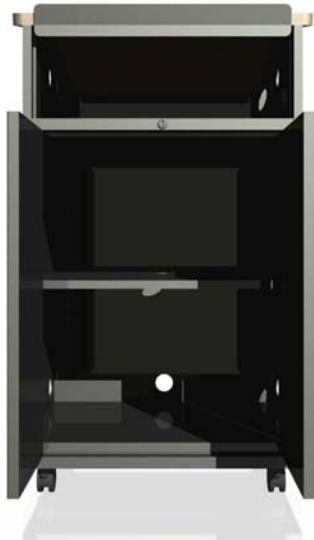

METAL LECTERN

METAL LECTERN

RFQ # 13912

FINISH OPTIONS

Standard
Vanerum•Stelter
Finishes.

See Finish Card.

DIMENSIONS

26" W
18" D
45.5" H

SPECIFICATIONS

Custom Mobile Lectern

Locking casters

Angled top with pencil lip

Locking double doors for storage

Adjustable shelf

Grommets for wire access

Minimum order of 100