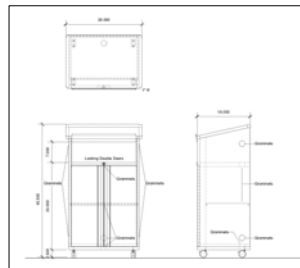

METAL LECTERN

METAL LECTERN

RFQ # 13912

FINISH OPTIONS

Standard
Vanerum•Stelter
Finishes.

See Finish Card.

DIMENSIONS

26" W
18" D
45.5" H

SPECIFICATIONS

Custom Mobile Lectern

Locking casters

Angled top with pencil lip

Locking double doors for storage

Adjustable shelf

Grommets for wire access

Minimum order of 100