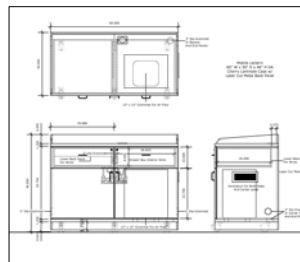

TECH CART

RFQ # 10241

FINISH OPTIONS

Standard
Vanerum•Stelter
finishes.

See Finish Card

DIMENSIONS

60" W
30" D
46" H

SPECIFICATIONS

- •Custom laminate mobile tech cart
- •Custom laser cut logo
- •Locking casters
- •Side ventilation
- •Locking doors and drawers for security
- •Slide out laminate keyboard shelf

LIST PRICE

$7,100.00

PART NUMBER

TC.100.00.007