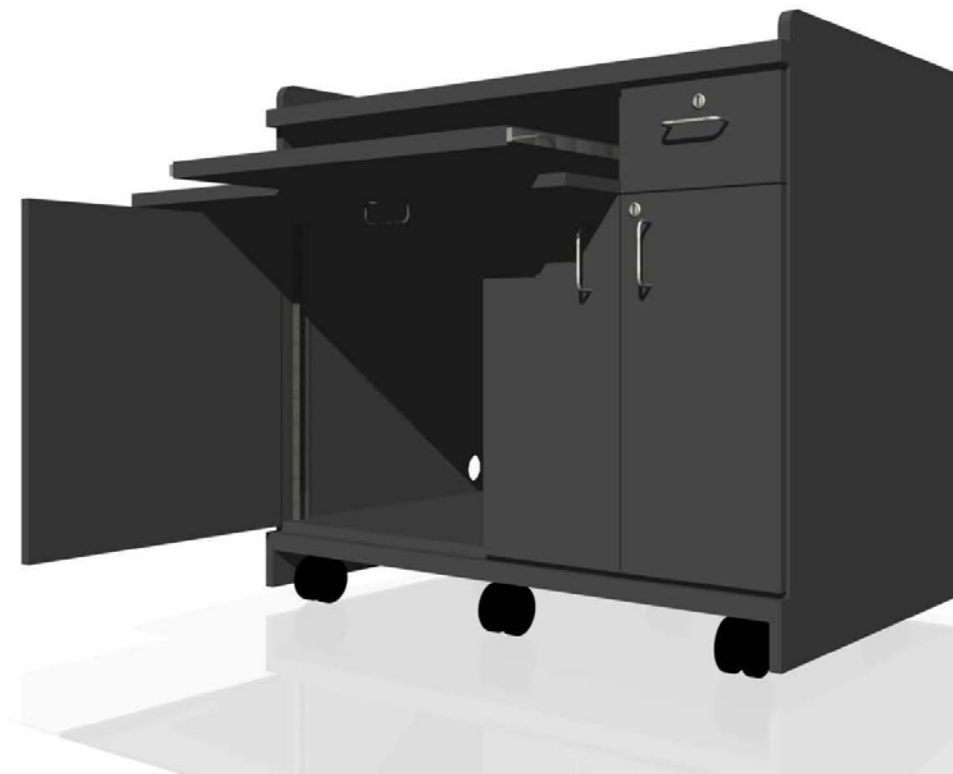

TECH CART

TECH CART

RFQ # 12580

FINISH OPTIONS

Standard
Vanerum•Stelter
finishes.

See Finish Card

DIMENSIONS

42" W
27" D
39" H

SPECIFICATIONS

Custom mobile laminate tech cart

Locking door and drawers for security

Locking casters

Drop leaf side table

Grommets for wire management

LIST PRICE

\$4,068.00