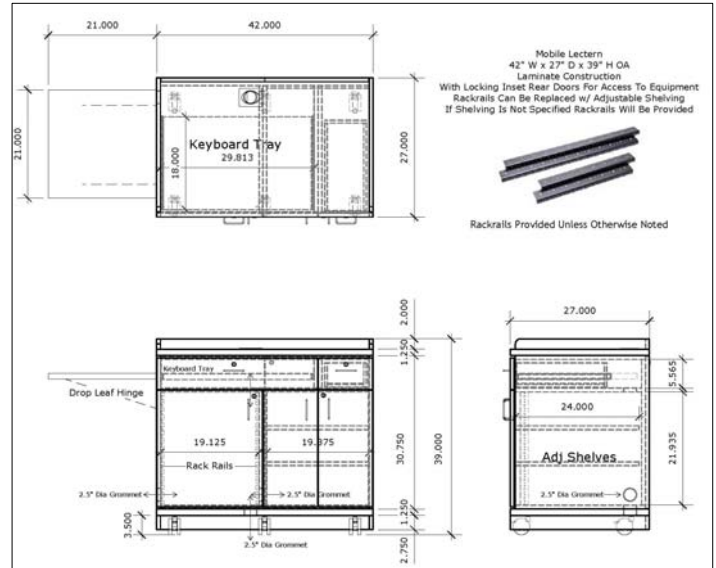

TECH CART

TECH CART

RFQ # 12580

FINISH OPTIONS

Standard
Vanerum•Stelter
finishes.

See Finish Card

DIMENSIONS

42" W
27" D
39" H

SPECIFICATIONS

Custom mobile laminate tech cart

Locking door and drawers for security

Locking casters

Drop leaf side table

Grommets for wire management

LIST PRICE

\$4,068.00